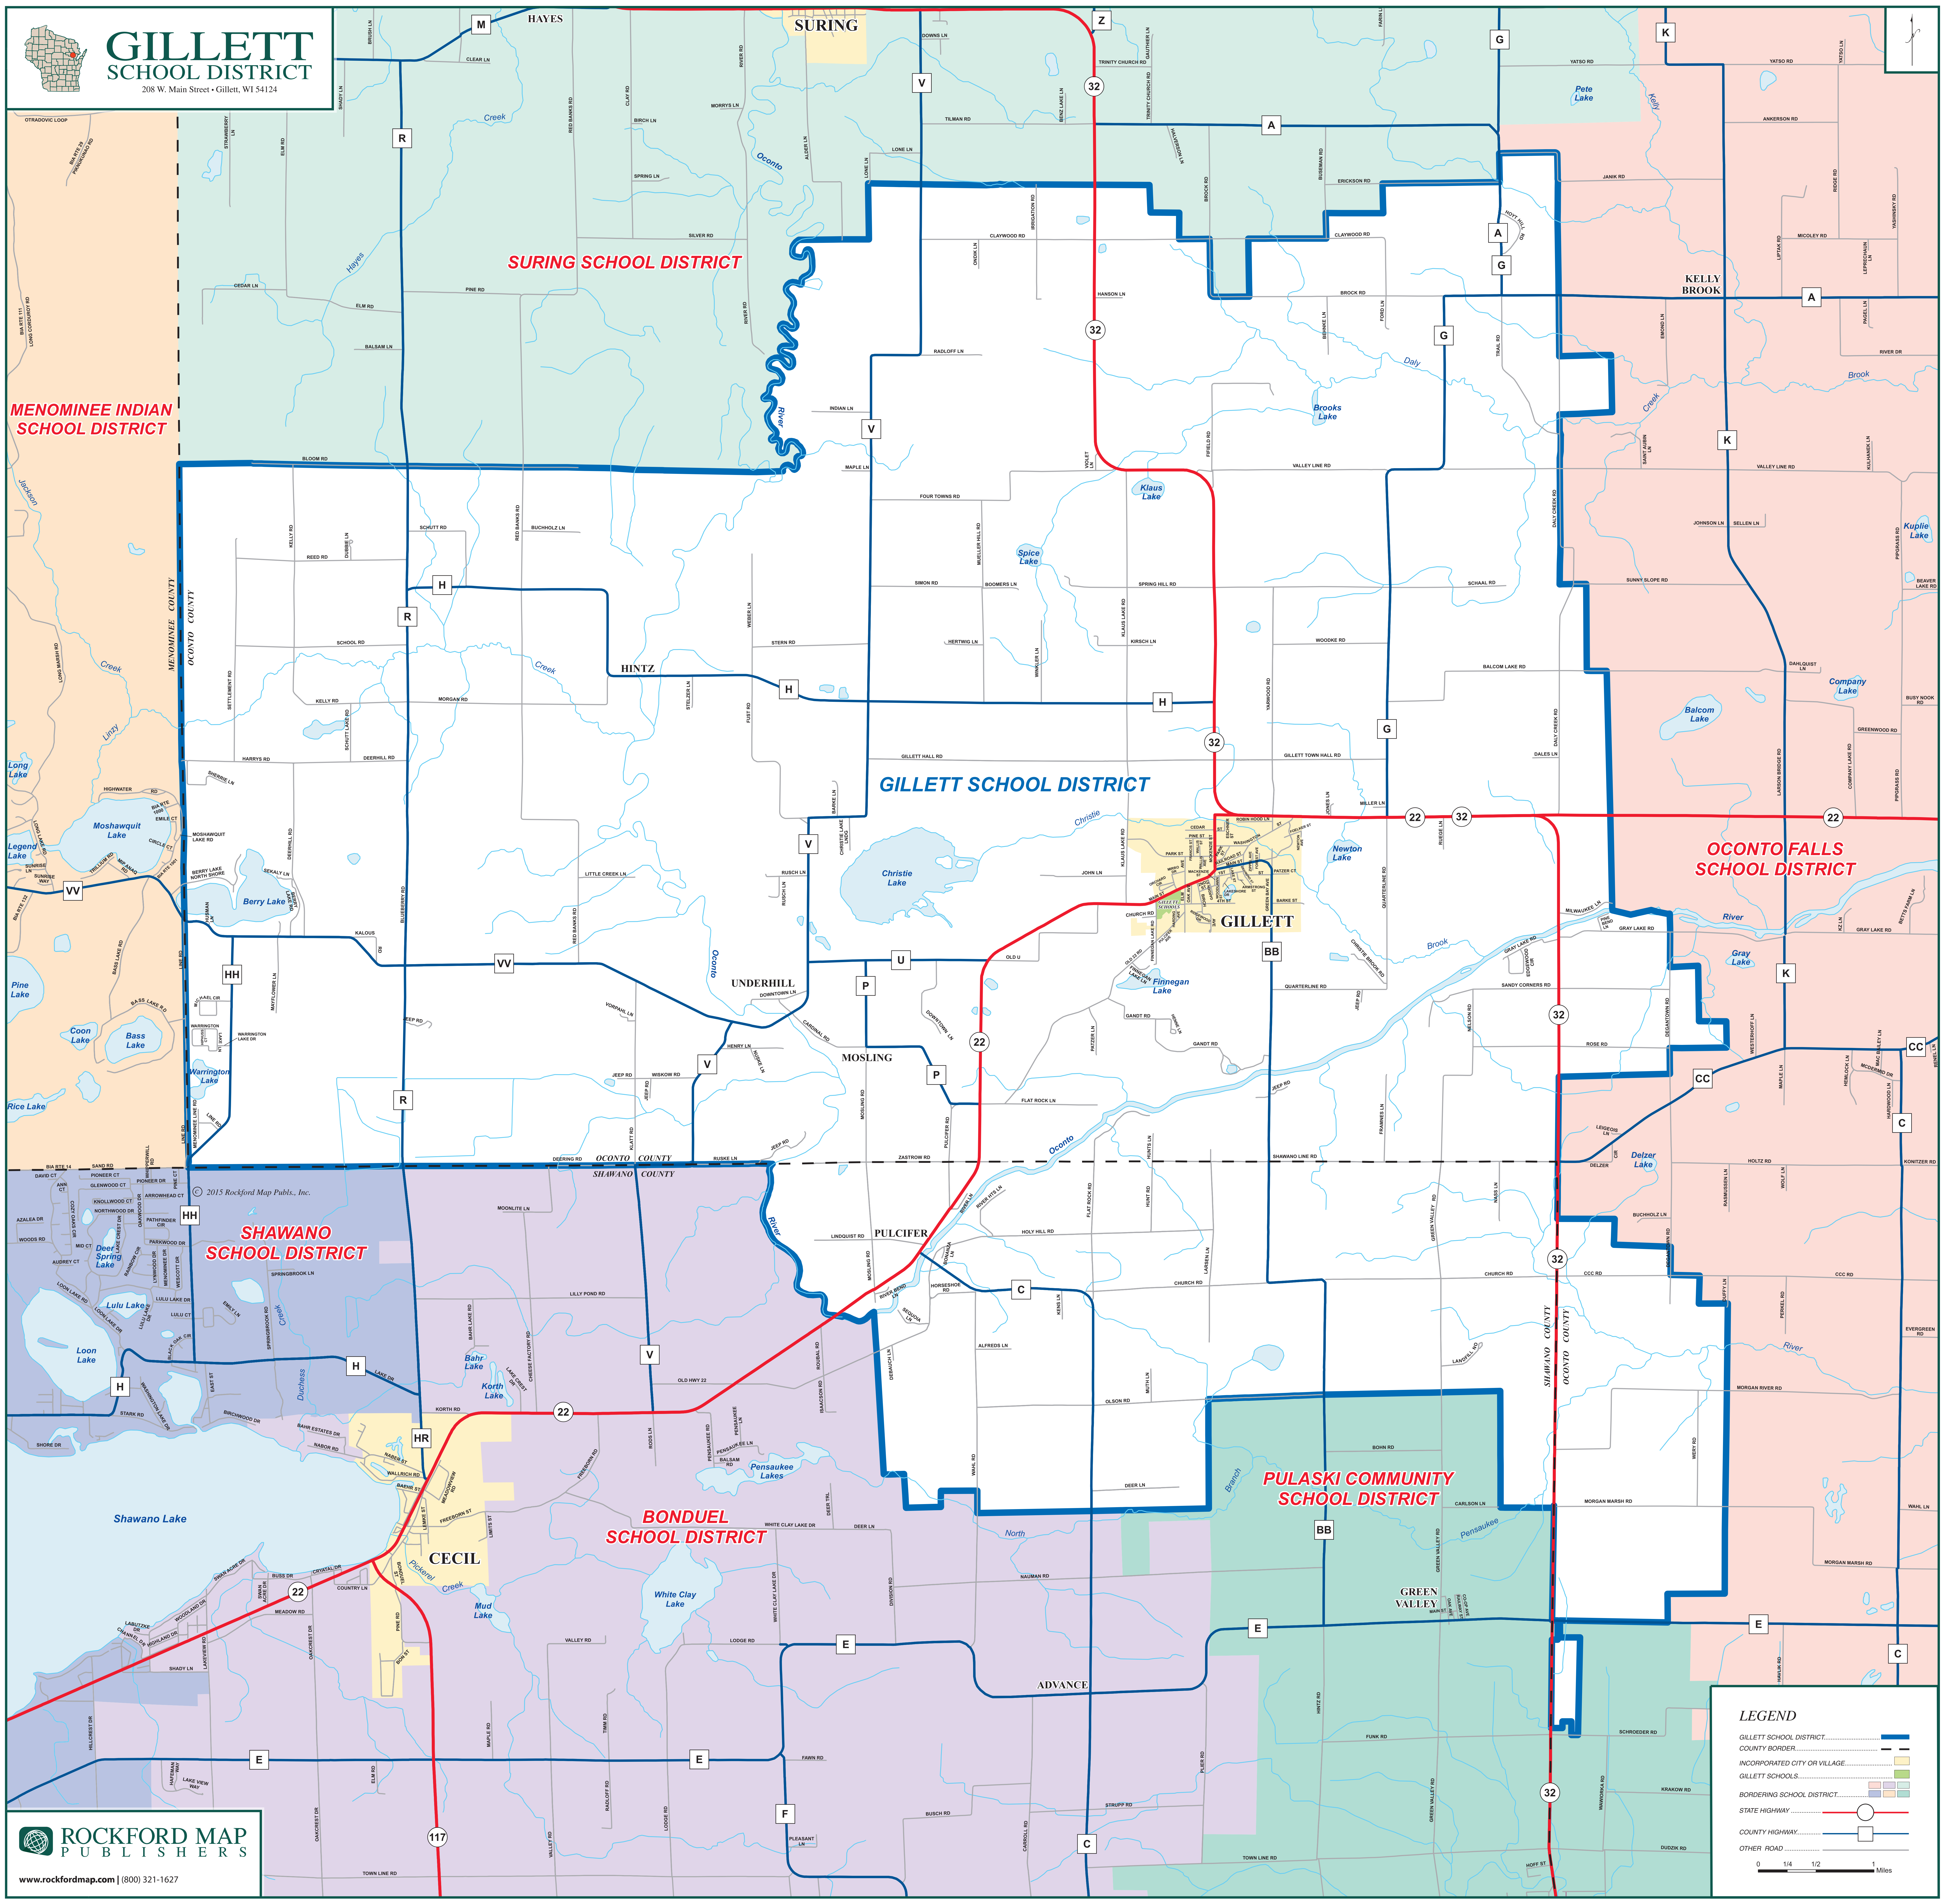

# GILLETT SCHOOL DISTRICT

208 W. Main Street • Gillett, WI 54124

**MENOMINEE INDIAN SCHOOL DISTRICT**

**SURING SCHOOL DISTRICT**

**GILLETT SCHOOL DISTRICT**

**OCONTO FALLS SCHOOL DISTRICT**

**SHAWANO SCHOOL DISTRICT**

**BONDUEL SCHOOL DISTRICT**

**PULASKI COMMUNITY SCHOOL DISTRICT**

**LEGEND**

- GILLETT SCHOOL DISTRICT.....
- COUNTY BORDER.....
- INCORPORATED CITY OR VILLAGE.....
- GILLETT SCHOOLS.....
- BORDERING SCHOOL DISTRICT.....
- STATE HIGHWAY.....
- COUNTY HIGHWAY.....
- OTHER ROAD.....